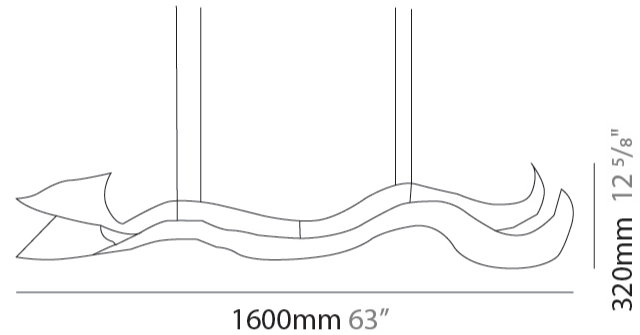

GENERAL

Series: Tempo Perso
 Brand: Knikerboker
 Division: Design
 Mounting Type: Suspension
 Mounting Location: Ceiling
 Subcategory: Pendant

PHYSICAL

Shape: Abstract
 Length (mm): 1600
 Length (in): 63
 Height (mm): 320
 Height (in): 12 5/8
 Extension (mm): 2000
 Extension (in): 78 3/4
 Light Distribution: Direct
 Fixture Finish: EWH / EBK / MAN / COF / PRD / SLF / GLF / CLF / BRL / EWS / EWG / EWC / EWR / EBS / EBG / EBC / EBC / EBB / MAS / MAD / MAC / MAB / COS / CGO / CCL / CBL / PRS / PRG / PRC / PRB
 Fixture Material: Aluminum
 Cable Details: 4 Steel Cables 2000mm / 78 3/4" - Silicon Cable 2000mm / 78 3/4"

LED

Number of LEDs: 4
 Color Temperature (°K): 3000
 Max. Delivered Lumen (lm): 4400
 CRI: >85 CRI
 Lamp Life (hrs): 50000

OPTICAL

RATINGS AND CERTIFICATIONS

Certified By: CSA Certified to UL and CSA Standards
 IP rating: IP20

GENERAL

Series: Tempo Perso
 Brand: Knikerboker
 Division: Design
 Mounting Type: Suspension
 Mounting Location: Ceiling
 Subcategory: Pendant

PHYSICAL

Shape: Abstract
 Length (mm): 1600
 Length (in): 63
 Height (mm): 320
 Height (in): 12 5/8
 Light Distribution: Direct
 Fixture Finish: EWH / EBK / MAN / COF / PRD / SLF / GLF / CLF / BRL / EWS / EWG / EWC / EWR / EBS / EBG / EBC / EBC / EBB / MAS / MAD / MAC / MAB / COS / CGO / CCL / CBL / PRS / PRG / PRC / PRB
 Fixture Material: Aluminum
 Cable Details: 4 Steel Cables 2000mm / 78 3/4" - Silicon Cable 2000mm / 78 3/4"